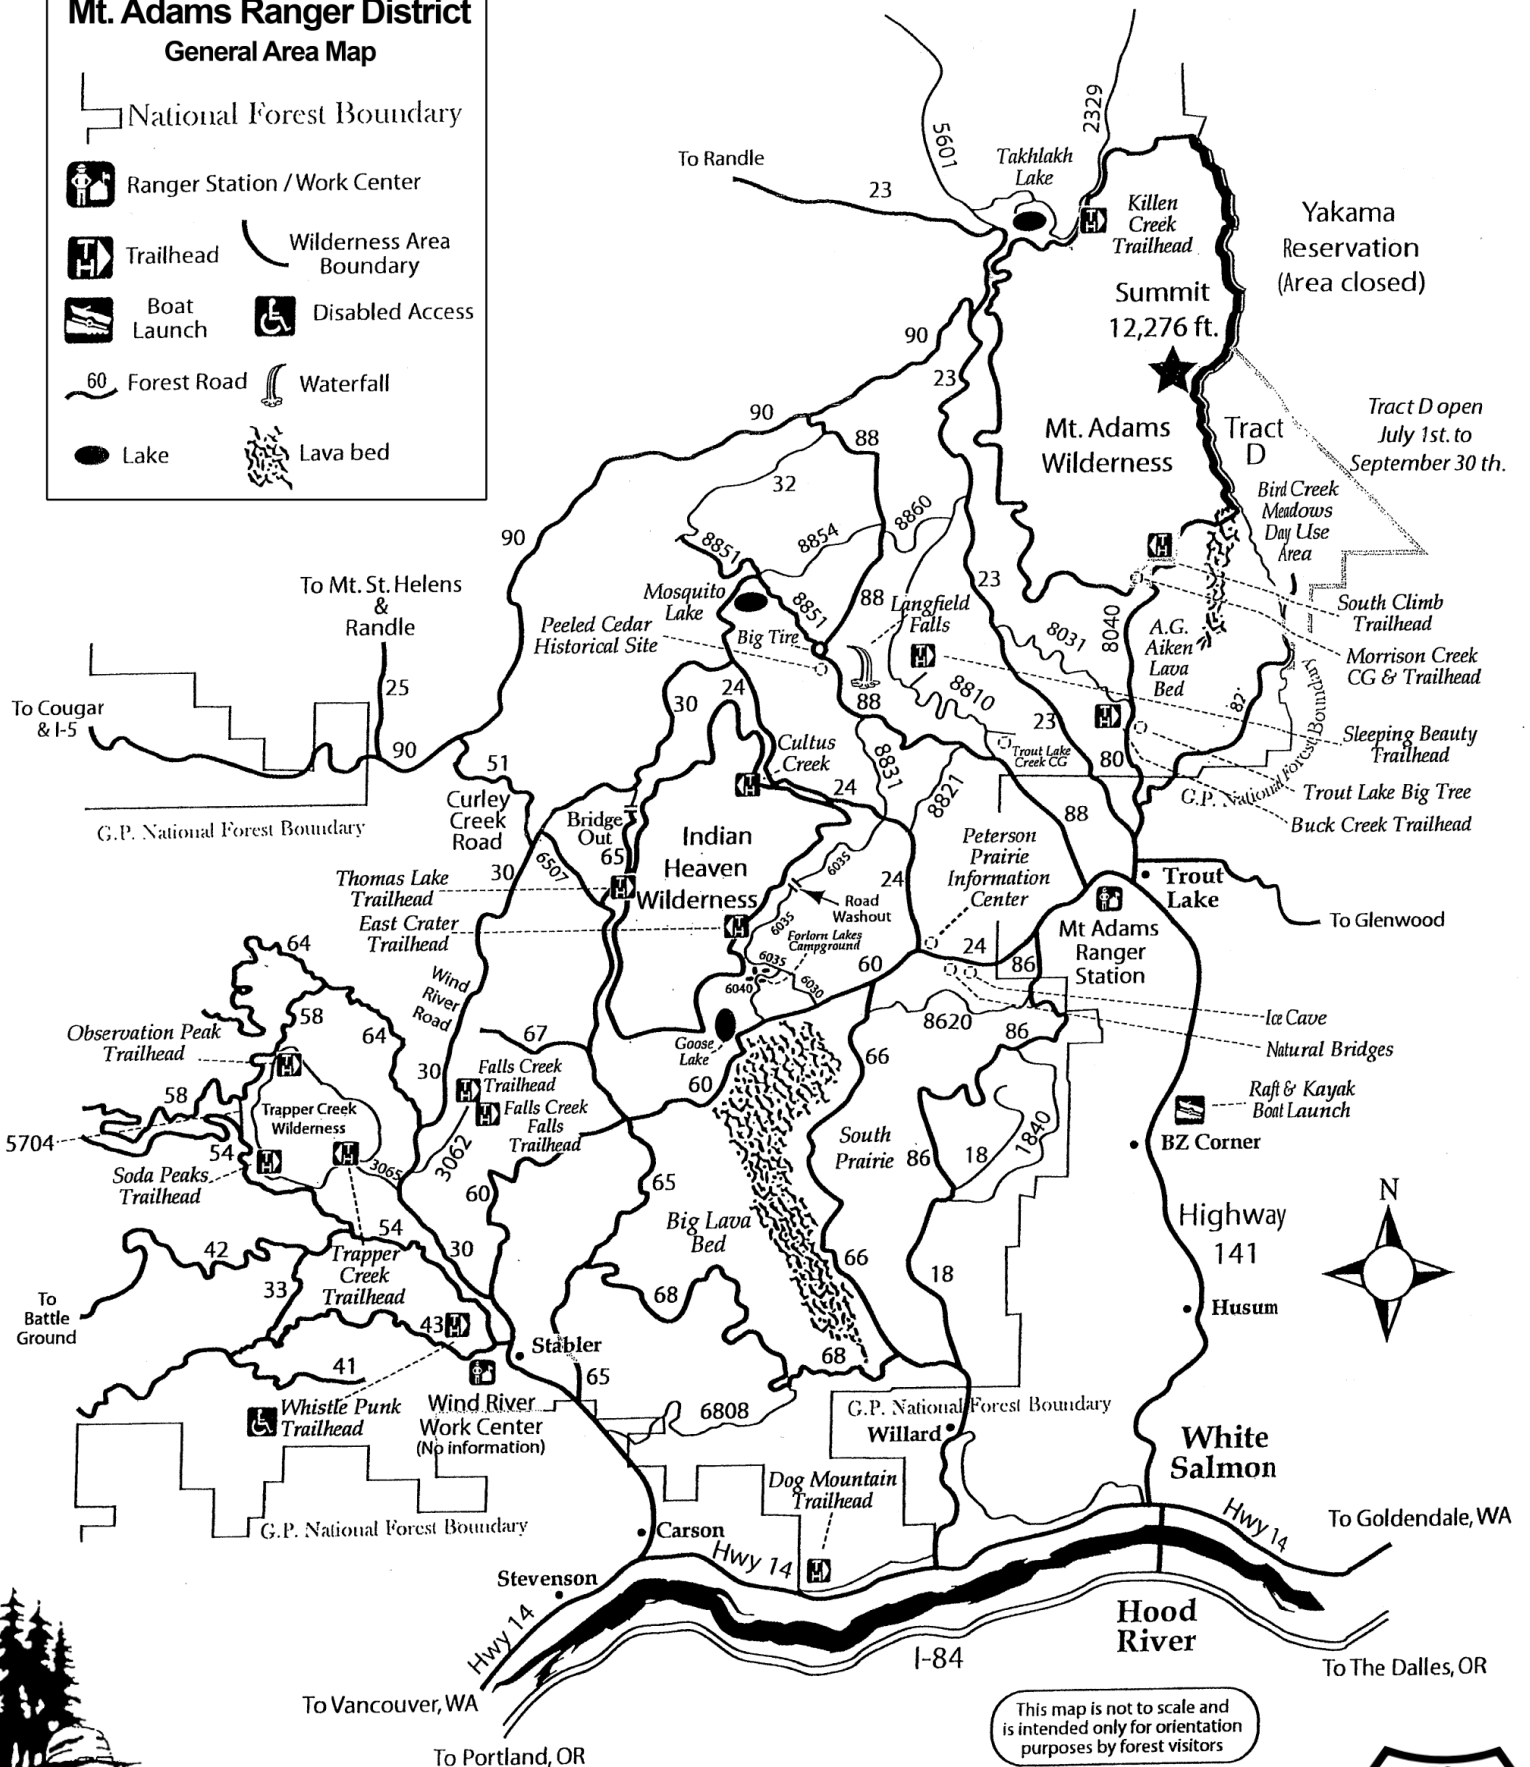

Trout Lake Community Map

Scan the QR Code
Visit TroutLake.org

Visitors Guide, Business & Services,
Outdoor Activities, Community Resources,
Area History, and more.

The Historic
Trout Lake Grocery Est. 1924
2383 Hwy 141, Trout Lake, WA 98650
509.395.2777
TroutLakeGrocery.com

Mt. Adams Ranger District General Area Map

-  National Forest Boundary
-  Ranger Station / Work Center
-  Trailhead
-  Wilderness Area Boundary
-  Boat Launch
-  Disabled Access
-  Forest Road
-  Waterfall
-  Lake
-  Lava bed

This map is not to scale and is intended only for orientation purposes by forest visitors

Mt. Adams Ranger District

2455 Hwy 141 • Trout Lake, WA 98650 • (509) 395-3402 • 24-Hour Info: (509) 395-3420
 USDA is an equal opportunity provider and employer.
 Revised: 7/7/08