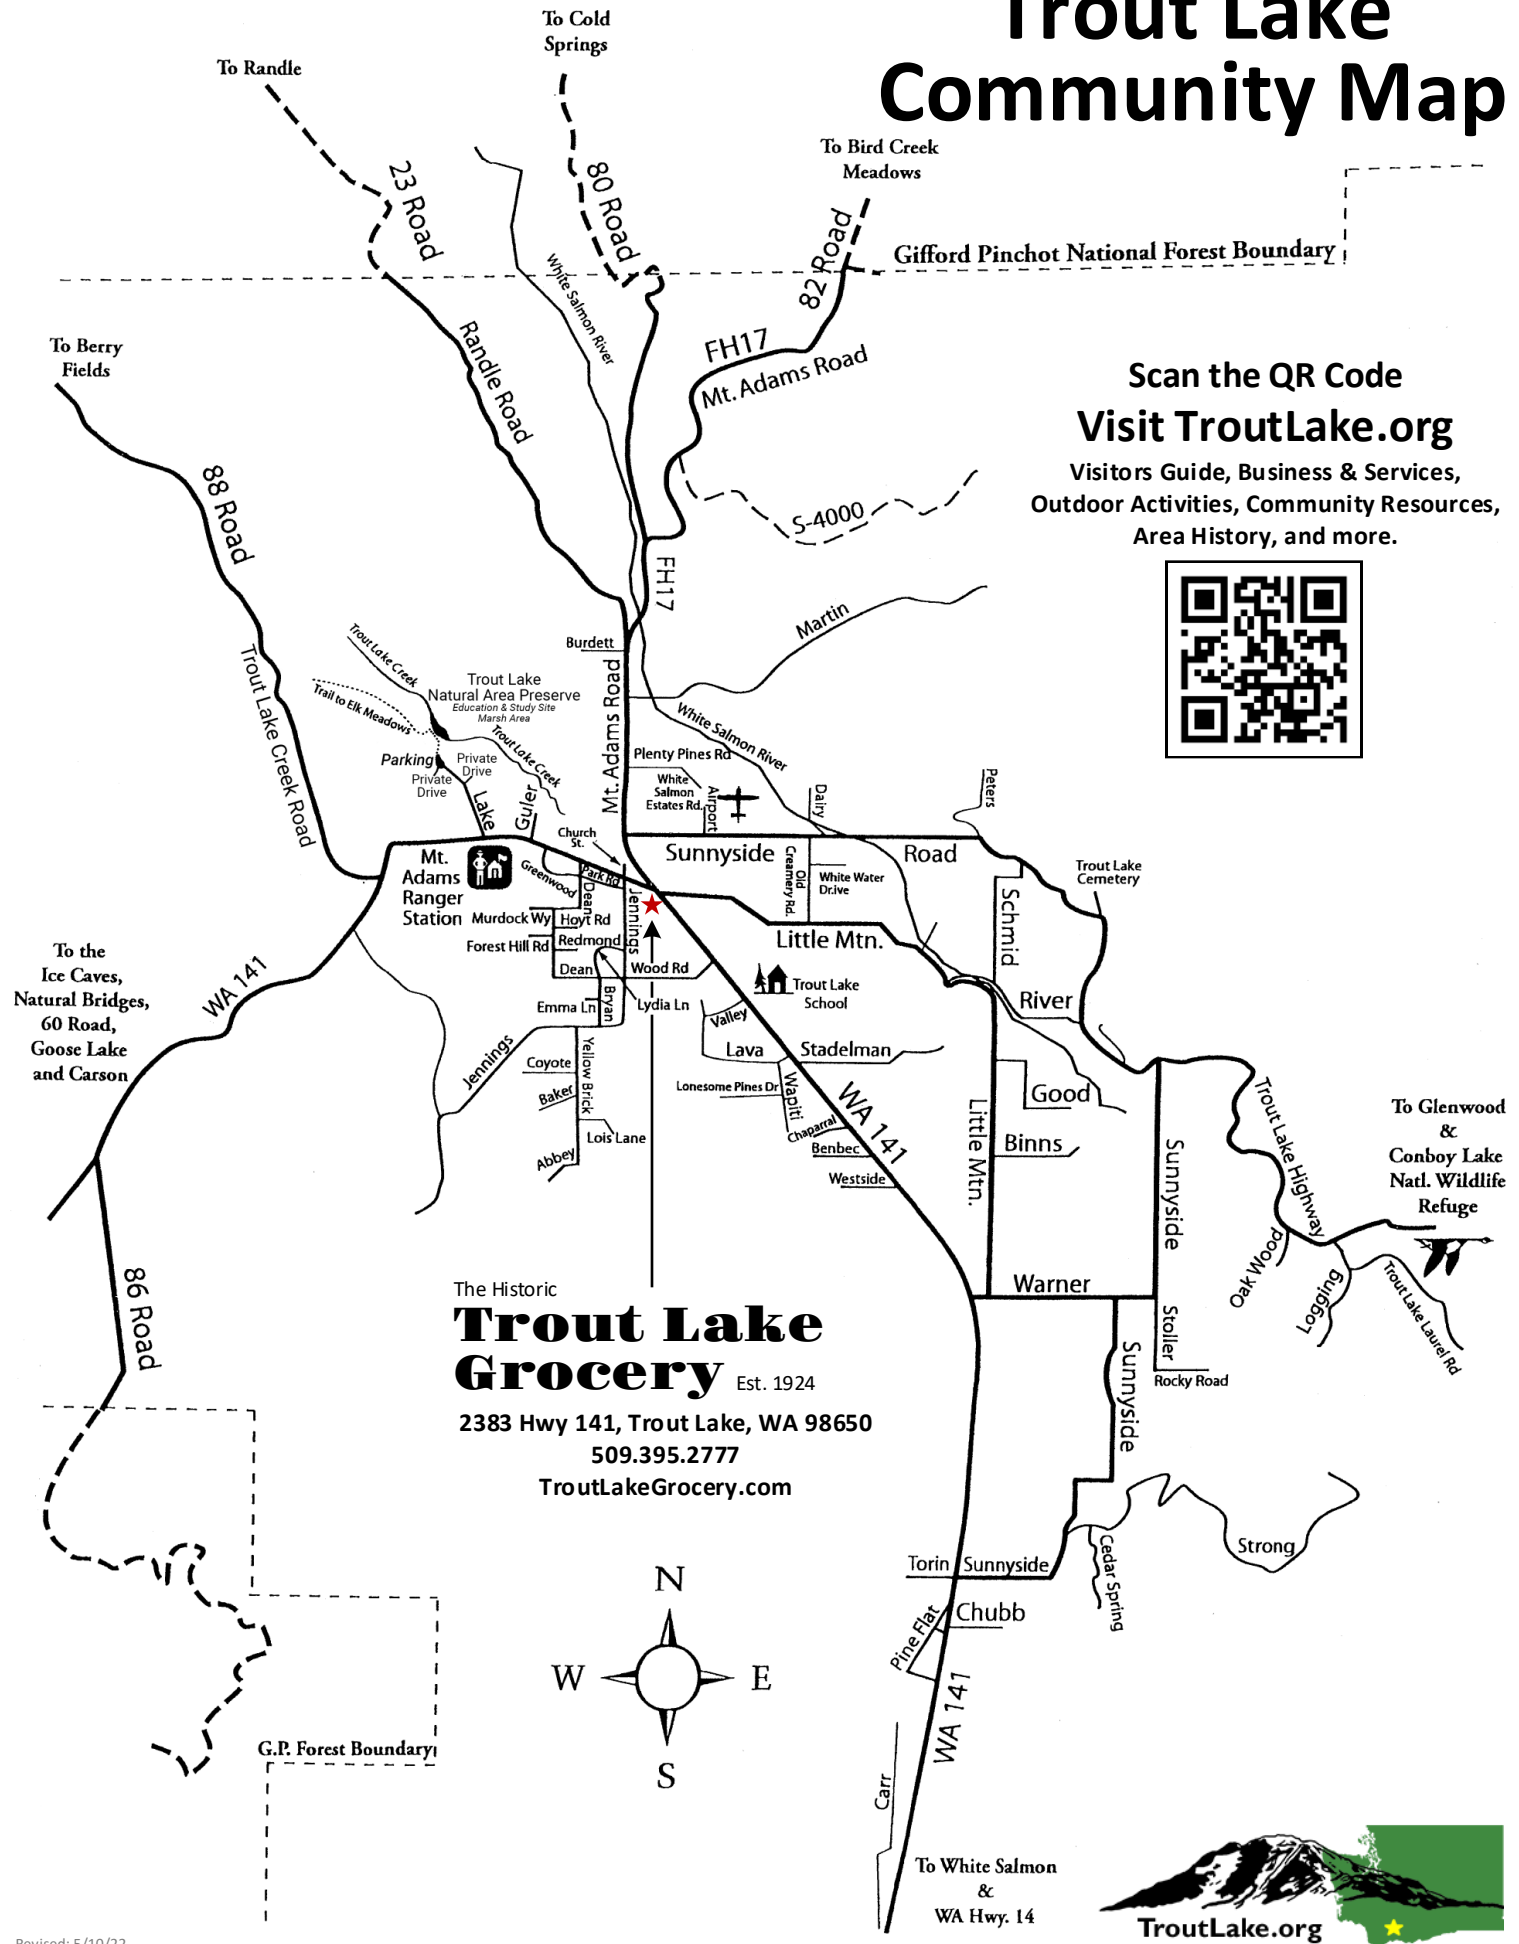

Trout Lake Community Map

Scan the QR Code
Visit TroutLake.org

Visitors Guide, Business & Services,
Outdoor Activities, Community Resources,
Area History, and more.

The Historic
Trout Lake Grocery Est. 1924
2383 Hwy 141, Trout Lake, WA 98650
509.395.2777
TroutLakeGrocery.com

Mt. Adams Ranger District General Area Map

-  National Forest Boundary
-  Ranger Station / Work Center
-  Trailhead
-  Wilderness Area Boundary
-  Boat Launch
-  Disabled Access
-  Forest Road
-  Waterfall
-  Lake
-  Lava bed

This map is not to scale and is intended only for orientation purposes by forest visitors

Mt. Adams Ranger District

2455 Hwy 141 • Trout Lake, WA 98650 • (509) 395-3402 • 24-Hour Info: (509) 395-3420
 USDA is an equal opportunity provider and employer.
 Revised: 7/7/08